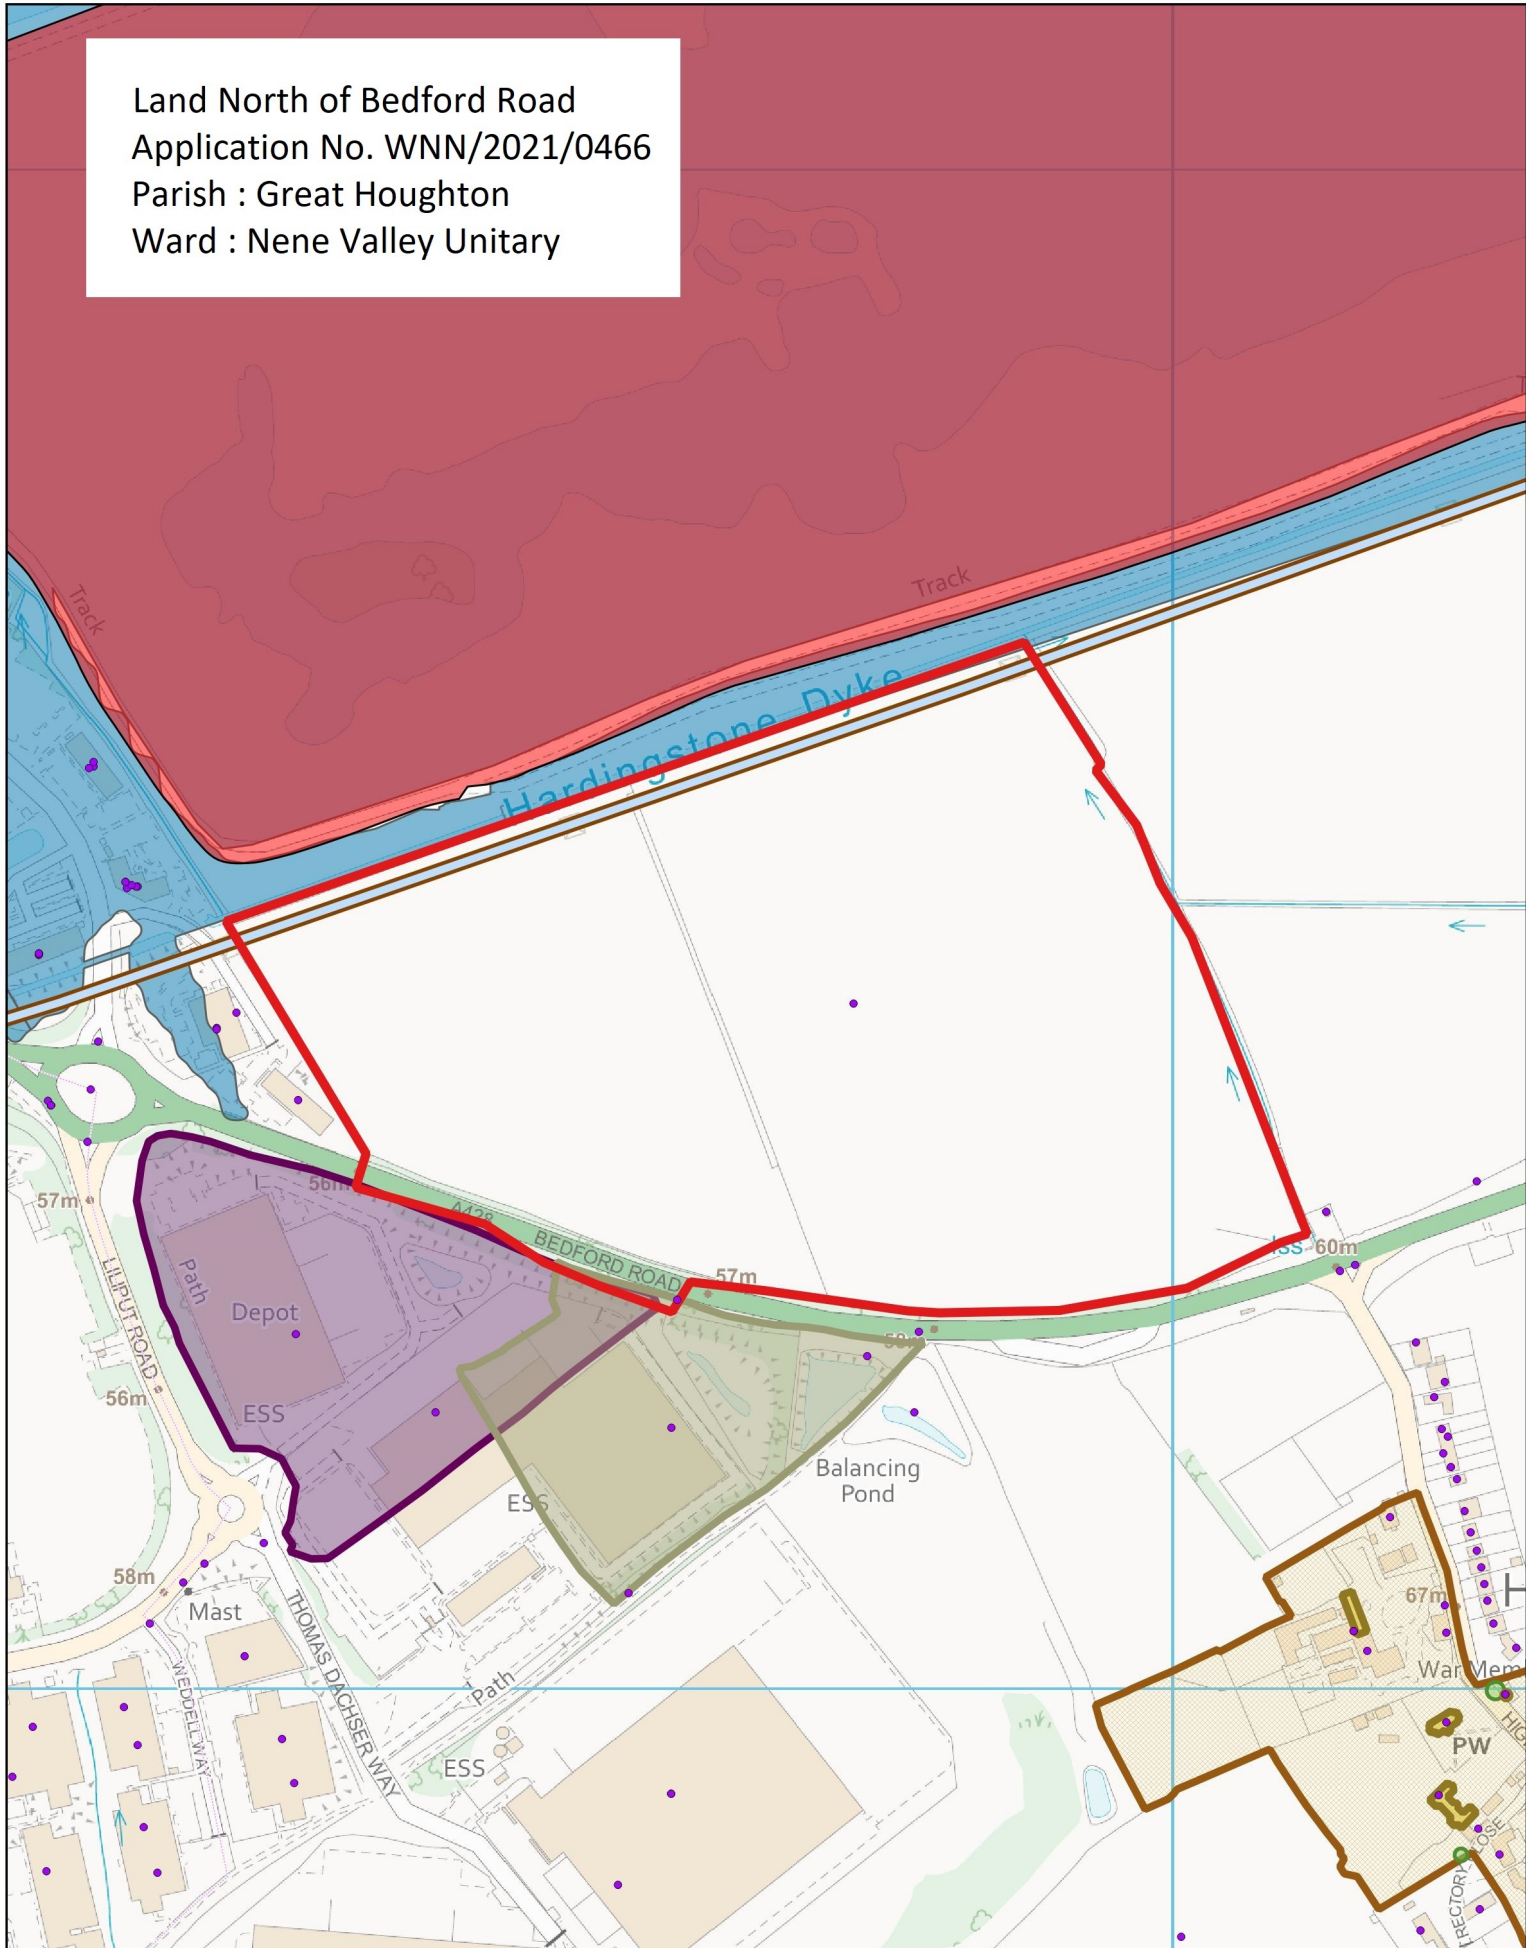

Land North of Bedford Road
 Application No. WNN/2021/0466
 Parish : Great Houghton
 Ward : Nene Valley Unitary

Town : Northampton
 Site Area : 20.2734 Hectares
 Grid Location : SP 78758 59438
 Map Scale : 1:5000